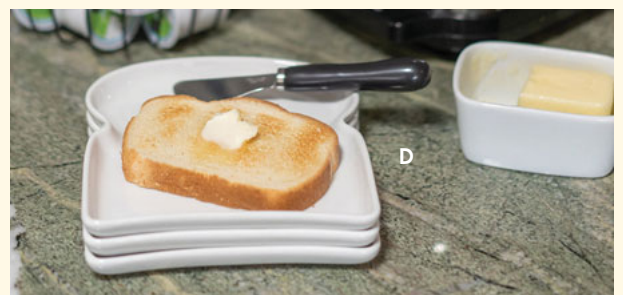

# white porcelain

**A** 900932  
CLEO PORCELAIN PITCHER SM  
4.75 x 3.75 x 6.75 in / 18 oz

**B** 900933  
CLEO PORCELAIN PITCHER LG  
6.5 x 5.25 x 9.5 in / 1.5 qt

**C** 901845  
S/3 PORCELAIN MINI VASES  
4 / 4.75 / 5.5 in