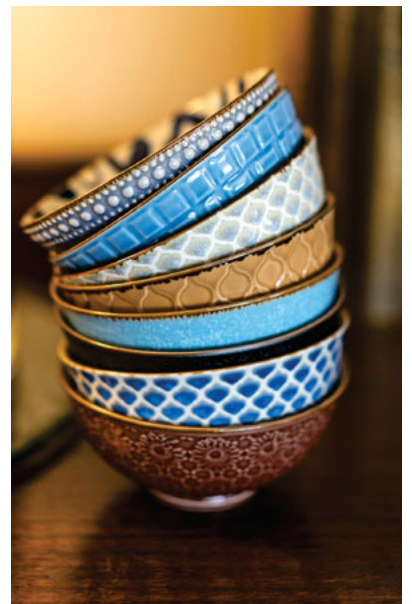

A 440001+3291
CASPER 4 ASSORTED BOWLS
4.75 x 2.25 in / 10 oz

B 440002+3292
CHEYENNE 4 ASSORTED BOWLS
4.75 x 2.25 in / 10 oz