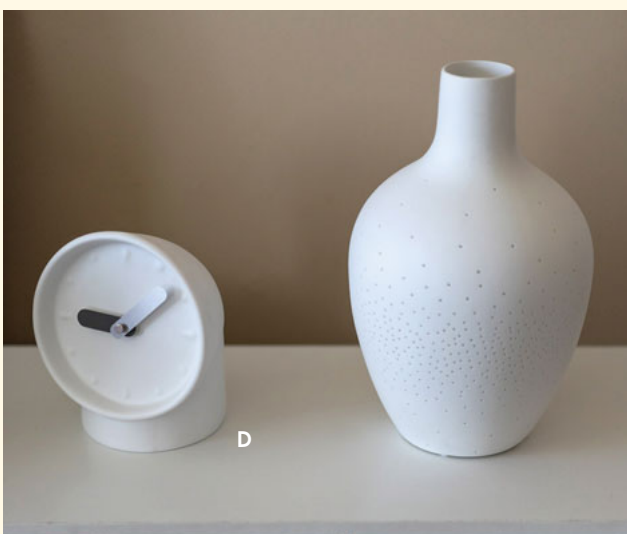

contemporary clocks

- A 500204
  CEMENT TABLE CLOCK
  4.5 x 1.75 in (batteries not included)
- B 500206
  BASSWOOD WALL CLOCK
  11.75 x 1.75 in (batteries not included)
- C 500208
  S/3 EUCALYPTUS / PORCELAIN VOTIVES
  3.25 x 1.25 in (candles not included)
- D 500205
  PERISCOPE PORCELAIN CLOCK
  5.75 x 5 x 6.75 in
  (batteries not included)
- E 500203
  BASSWOOD ALARM CLOCK
  3.75 x 1.75 in (batteries not included)

BECAUSE
GREAT TASTE
IS TIMELESS